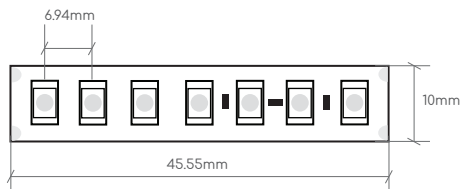

Our top-of-the-range and most versatile strip, suitable for almost any application.

CODE	WATTS P/M	COLOUR	LUMENS P/M	LEDS P/M	LED PITCH	CUTTING LENGTH	MAX. RUN PER FEED	PROTECTION
SUPER-03-27	3W	2700K	310	144	6.94mm	45.50mm	10M	IP20, IP54, IP67
SUPER-03-30		3000K	330					
SUPER-03-40		4000K	345					
SUPER-07-27	7W	2700K	760	144	6.94mm	45.50mm	10M	IP20, IP54, IP67
SUPER-07-30		3000K	800					
SUPER-07-40		4000K	840					
SUPER-14-27	14W	2700K	1520	144	6.94mm	45.50mm	6M	IP20, IP54, IP67
SUPER-14-30		3000K	1600					
SUPER-14-40		4000K	1680					
SUPER-20-27	20W	2700K	1955	126	7.94mm	55.55mm	7M	IP20, IP54
SUPER-20-30		3000K	2060					
SUPER-20-40		4000K	2160					
SUPER-26-27	26W	2700K	2400	126	7.94mm	55.55mm	5M	IP20, IP54
SUPER-26-30		3000K	2530					
SUPER-26-40		4000K	2650					

## SUPER-03 / SUPER-07 / SUPER-14

IP20 dimensions:  
W10 x H1mm

IP54 dimensions:  
W10 x H4.5mm  
End Caps: W12 x H6.5mm

IP67 dimensions:  
W12 x H5mm  
End Caps: W14 x H8mm

## SUPER-20 / SUPER-26

IP20 dimensions:  
W10 x H1mm

IP54 dimensions:  
W10 x H4.5mm  
End Caps: W12 x H6.5mm

\*Warranty applies only when mounted in an appropriate Offspring Profiles's extrusion.