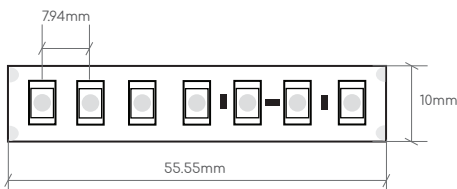

## SUPER-03 / SUPER-07 / SUPER-14

IP20 dimensions:  
W10 x H1mm

IP54 dimensions:  
W10 x H4.5mm  
End Caps: W12 x H6.5mm

IP67 dimensions:  
W12 x H5mm  
End Caps: W14 x H8mm

## SUPER-20 / SUPER-26

IP20 dimensions:  
W10 x H1mm

IP54 dimensions:  
W10 x H4.5mm  
End Caps: W12 x H6.5mm

\*Warranty applies only when mounted in an appropriate Offspring Profiles's extrusion.