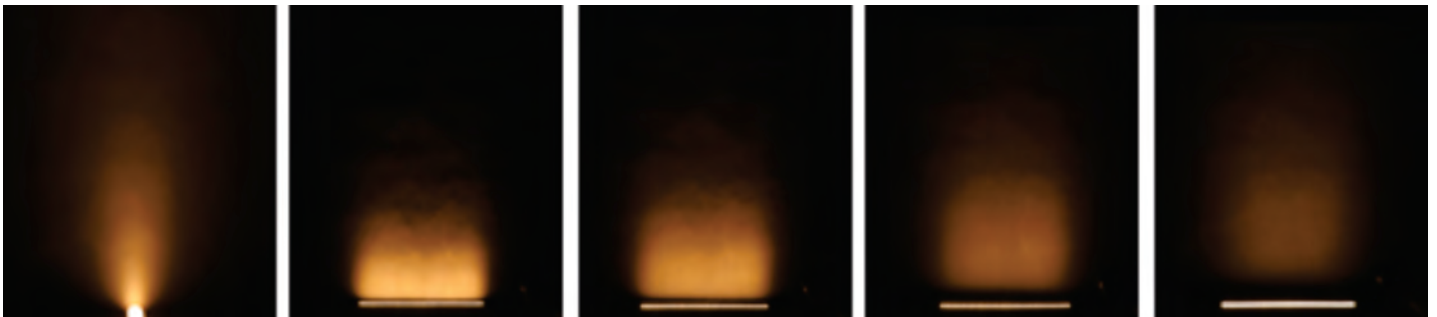

25° end view

25° front view
Distance to wall = 50mm
Graze height on wall = 1500mm

25° front view
Distance to wall = 100mm
Graze height on wall = 2000mm

25° front view
Distance to wall = 200mm
Graze height on wall = 3000mm

25° front view
Distance to wall = 300mm
Graze height on wall = 3800mm