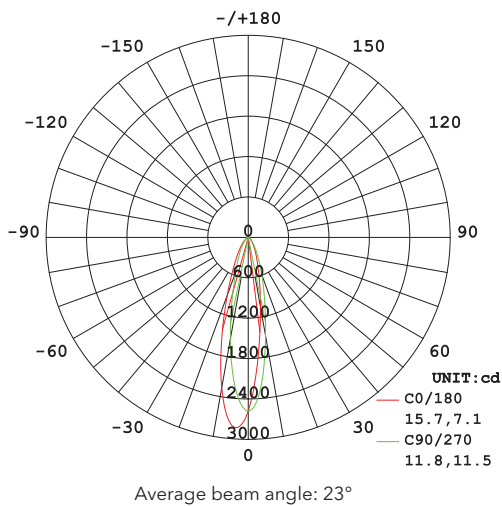

DIMENSIONAL DIAGRAM

L = Total length, including end caps
La = Length of LED strip (not including end caps)
L1 = Cutting increment length

GRAZER-RGBW-WH/BL WITH SIDE CABLE ENTRY

LIGHT DISTRIBUTION DIAGRAMS

GRAZER-RGBW-BL

Flux out: 247.3 lm

Height	Beam Diameter	Beam Diameter
1m	1742, 2670lx	40.22cm
2m	435.6, 667.5lx	80.45cm
3m	193.6, 296.7lx	120.67cm
4m	108.9, 166.9lx	160.90cm
5m	69.69, 106.8lx	201.12cm
6m	48.40, 74.16lx	241.34cm
7m	35.56, 54.49lx	281.57cm
8m	27.22, 41.72lx	321.79cm
9m	21.51, 32.96lx	362.02cm
10m	17.42, 26.70lx	402.24cm