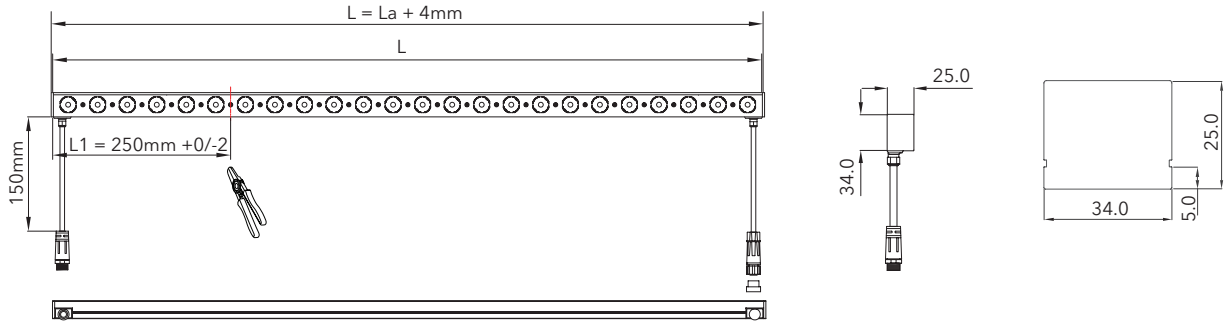

DIMENSIONAL DIAGRAM

L = Total length, including end caps
La = Length of LED strip (not including end caps)
L1 = Cutting increment length

GRAZER-RGBW-WH/BL WITH SIDE CABLE ENTRY

LIGHT DISTRIBUTION DIAGRAMS

GRAZER-RGBW-BL

Flux out: 247.3 lm

Height	Beam Diameter	Beam Diameter
1m	1742, 2670lx	40.22cm
2m	435.6, 667.5lx	80.45cm
3m	193.6, 296.7lx	120.67cm
4m	108.9, 166.9lx	160.90cm
5m	69.69, 106.8lx	201.12cm
6m	48.40, 74.16lx	241.34cm
7m	35.56, 54.49lx	281.57cm
8m	27.22, 41.72lx	321.79cm
9m	21.51, 32.96lx	362.02cm
10m	17.42, 26.70lx	402.24cm

Angle: 22.74deg

25° end view

25° front view
Distance to wall = 50mm
Graze height on wall = 1500mm

25° front view
Distance to wall = 100mm
Graze height on wall = 2000mm

25° front view
Distance to wall = 200mm
Graze height on wall = 3000mm

25° front view
Distance to wall = 300mm
Graze height on wall = 3800mm